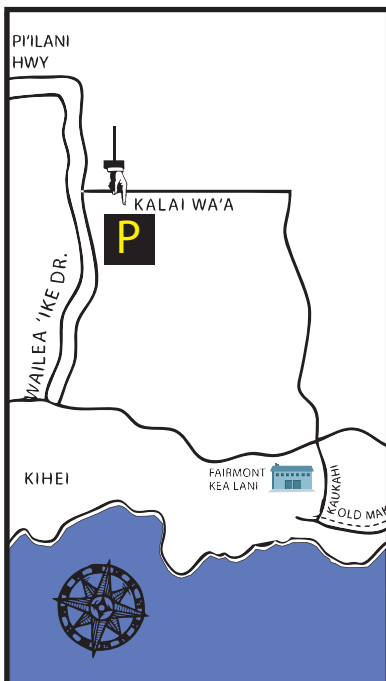

Run for the Whales

Course Map

Legend

- S : Start (Kings Trail Makena Resort)
- F : Finish (Makena Resort)
- A : Aid Station
- O : Police Officer
- B : Bathroom
- P : Event Parking/Shuttle
- : 5K and Half Marathon Route
- : Half Marathon Turn
- : 5K Turn (Walk, Run)
- 2K : 2K Loop Course