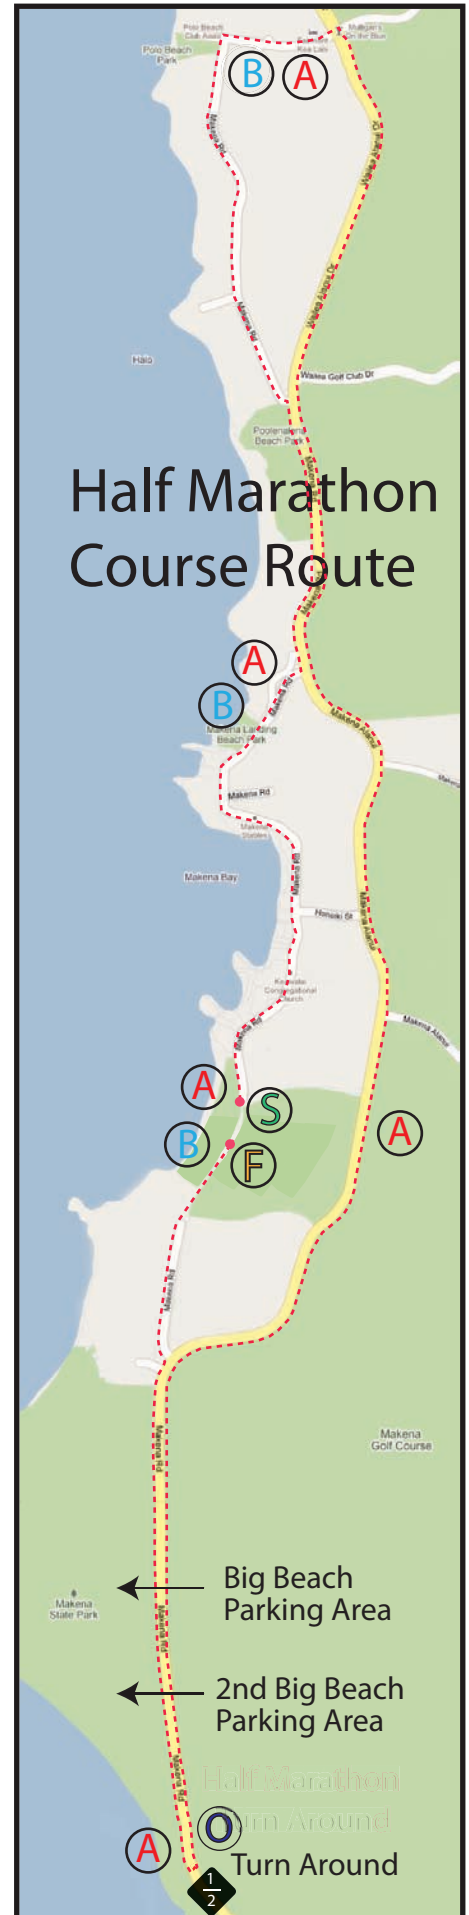

Run for the Whales

Course Map

Legend

- S : Start (Kings Trail Makena Resort)
- F : Finish (Makena Resort)
- A : Aid Station
- O : Police Officer
- B : Bathroom
- P : Event Parking/Shuttle
- : 5K and Half Marathon Route
- : Half Marathon Turn
- : 5K Turn (Walk, Run)
- 2K : 2K Loop Course