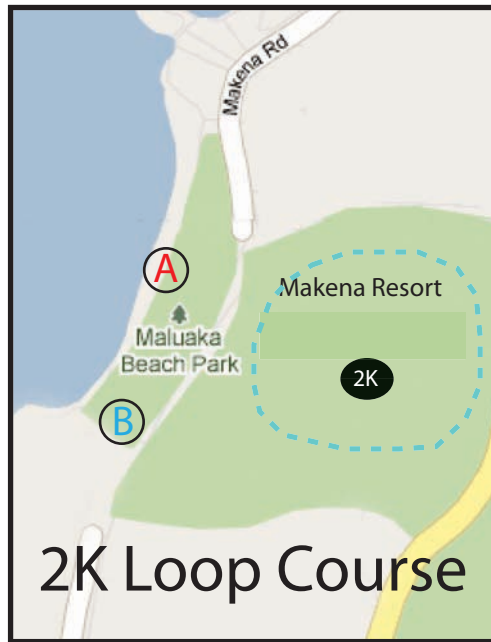

Run for the Whales

Course Map

Legend

- S : Start (Kings Trail Makena Resort)
- F : Finish (Makena Resort)
- A : Aid Station
- O : Police Officer
- B : Bathroom
- P : Event Parking/Shuttle
- : 5K and Half Marathon Route
- : Half Marathon Turn
- : 5K Turn (Walk, Run)
- 2K : 2K Loop Course